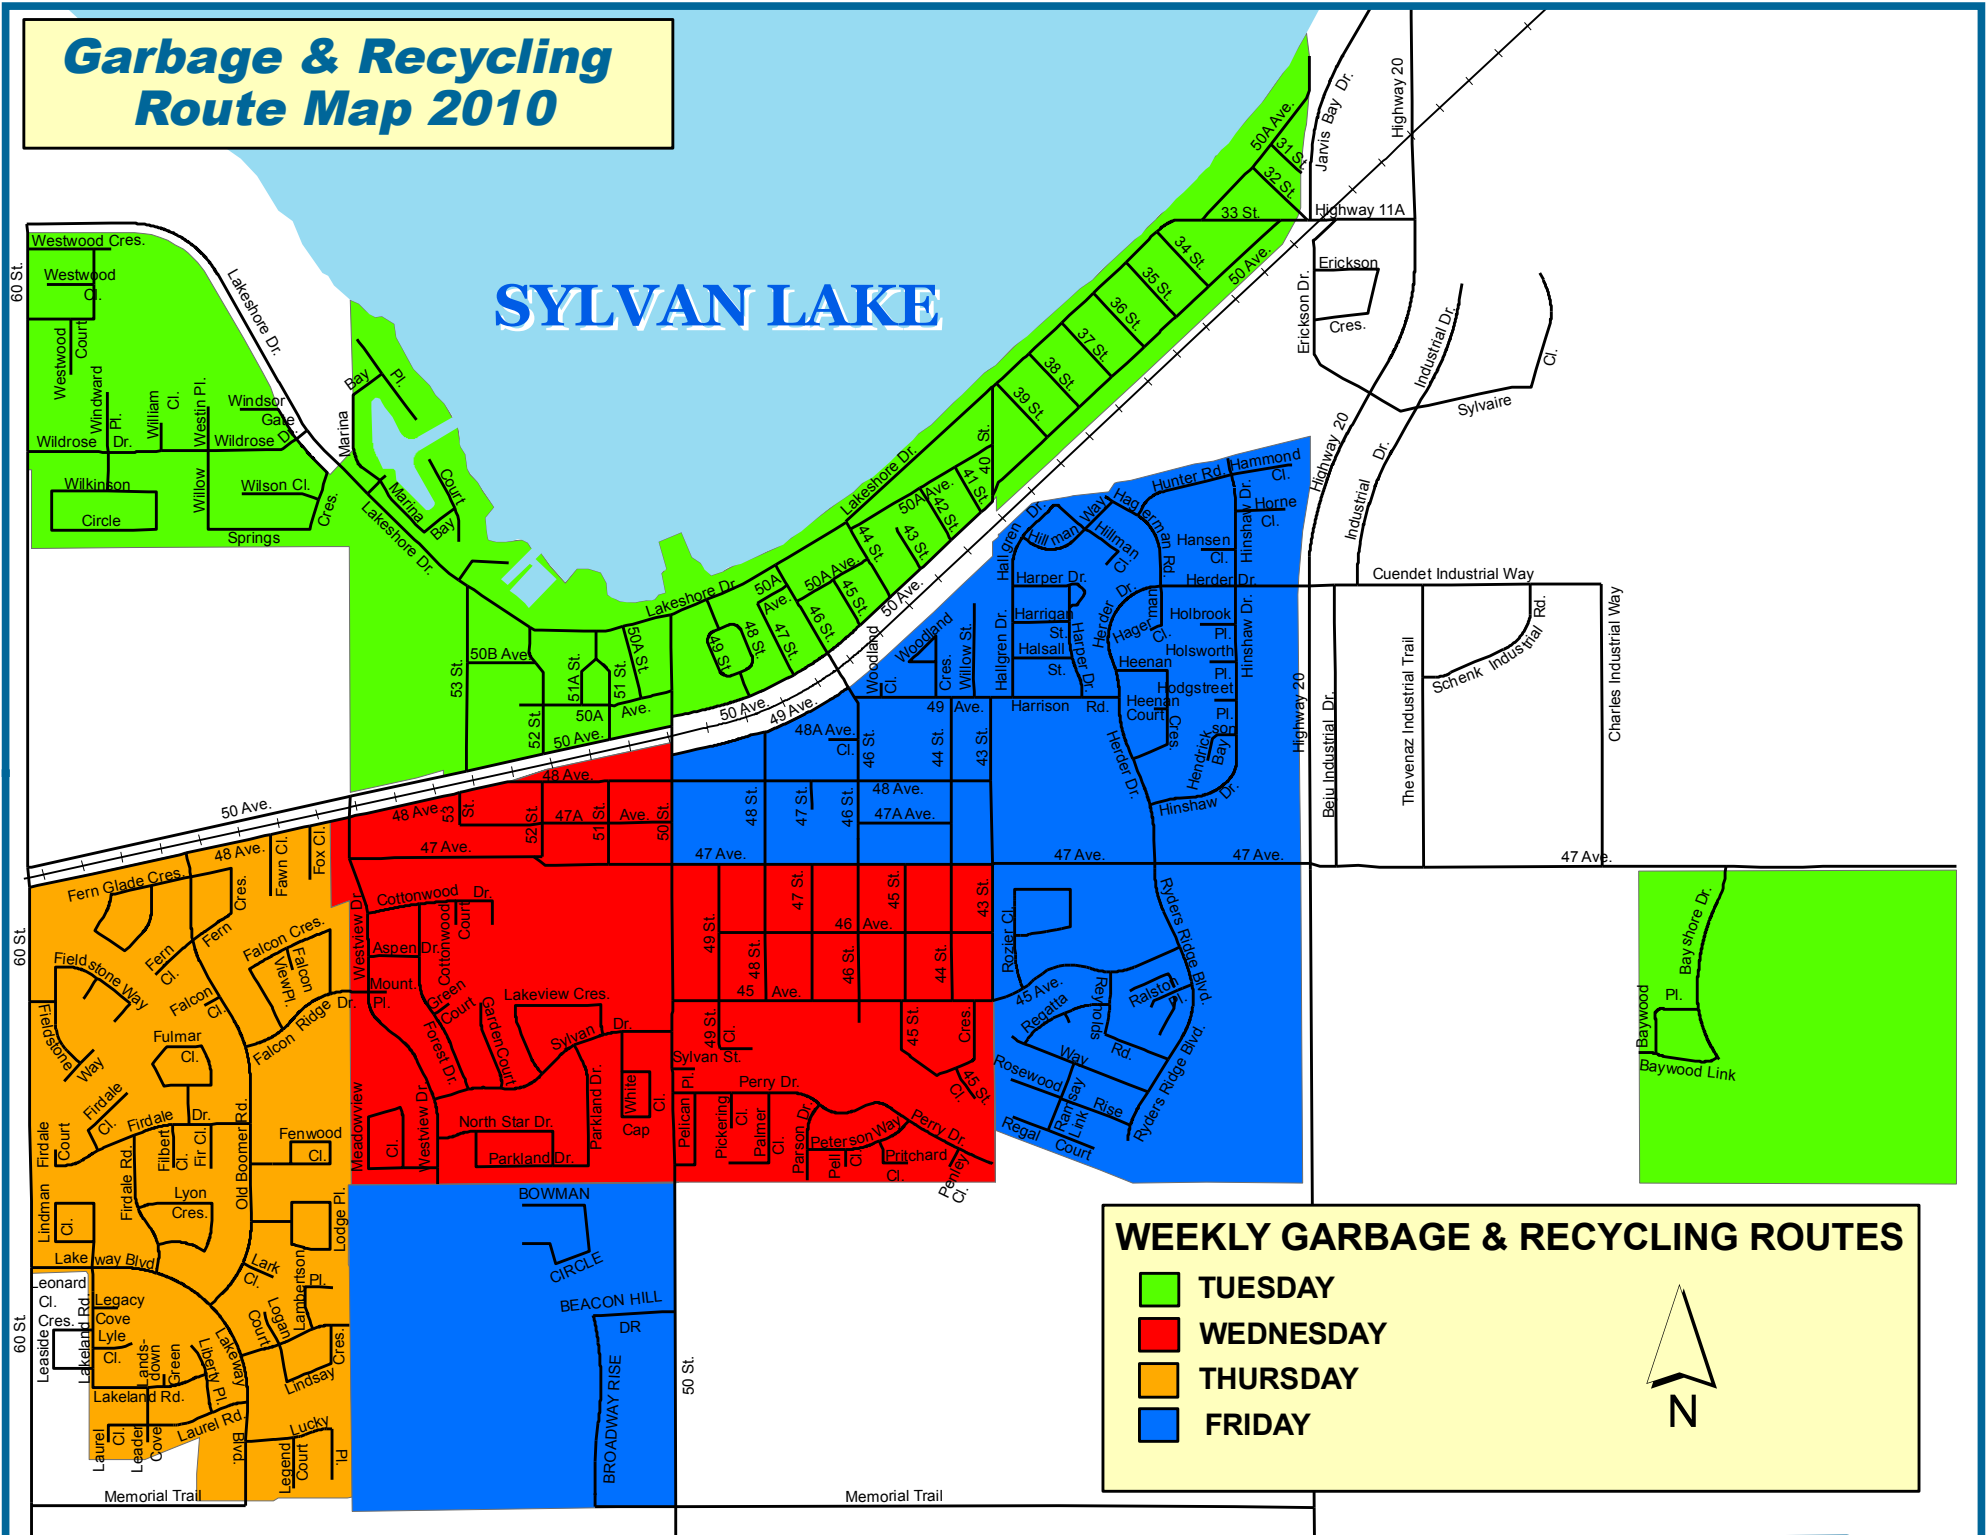

Garbage & Recycling Route Map 2010

SYLVAN LAKE

WEEKLY GARBAGE & RECYCLING ROUTES

- TUESDAY
- WEDNESDAY
- THURSDAY
- FRIDAY

N